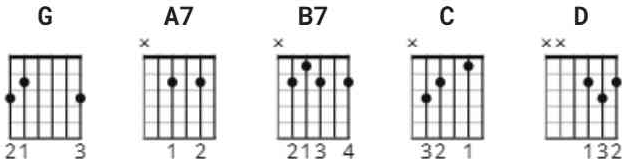

# Bad Bad Leroy Brown Chords by Jim Croce

Difficulty: beginner

Tuning: E A D G B E

## STRUMMING

148 bpm

[Intro]

**G // A7 // B7 // C // D / C / G /**

[Verse]

**G**  
Well, the south side of Chicago  
**A7**  
Is the baddest part of town.  
**B7**  
And if you go down there  
**C** **D** **C** **G**  
You better just beware of a man named Leroy Brown.  
**G**  
Now, Leroy more than trouble,  
**A7**  
You see he stand about 'bout six foot four.  
**B7** **C**  
All the downtown ladies call him "treetop lover."  
**D** **C** **G**  
All the men just call him "sir."

[Chorus]

**G**  
And he's bad, bad, Leroy Brown,  
**A7**  
The baddest man in the whole damn town.  
**B7** **C**  
Badder than old King Kong

[Chorus]

**G**  
And he's bad, bad, Leroy Brown,  
**A7**  
The baddest man in the whole damn town.  
**B7** **C**  
Badder than old King Kong  
**D** **C** **G**  
And meaner than a junkyard dog.

[Bridge]

**G**  
Well, the two men took to fightin'  
**A7**  
And when they pulled them from the floor,  
**B7** **C** **D** **C** **G**  
Leroy looked like a jigsaw puzzle with a couple of pieces gone.