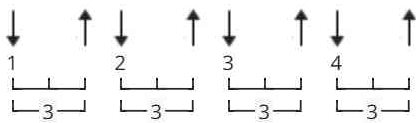

# Bad Bad Leroy Brown Chords by Jim Croce

Difficulty: beginner

Tuning: E A D G B E

## STRUMMING

148 bpm

[Intro]

**G // A7 // B7 // C // D / C / G /**

[Verse]

**G**  
Well, the south side of Chicago  
**A7**  
Is the baddest part of town.  
**B7**  
And if you go down there  
**C** **D** **C** **G**  
You better just beware of a man named Leroy Brown.  
**G**  
Now, Leroy more than trouble,  
**A7**  
You see he stand about 'bout six foot four.  
**B7** **C**  
All the downtown ladies call him "treetop lover."  
**D** **C** **G**  
All the men just call him "sir."

[Bridge]

**G**  
Well, the two men took to fightin'  
**A7**  
And when they pulled them from the floor,  
**B7** **C** **D** **C** **G**  
Leroy looked like a jigsaw puzzle with a couple of pieces gone.